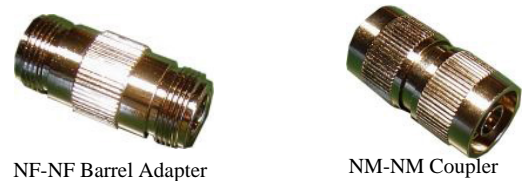

### System Ordering:

Note: The part numbers and description describes the type of connectors on the adapters

- |                 |                                     |
|-----------------|-------------------------------------|
| AD-NM-SMAF      | N Male –SMA Female Adapter          |
| AD-NM-RPSMAM    | N Male – RPSMA Male Adapter         |
| AD-NM-RPSMAF    | N Male – RPSMA Female Adapter       |
| AD-NM-RPTNCM    | N Male – RPTNC Male Adapter         |
| AD-NM-UHFF      | N Male – UHF Female Adapter         |
| AD-RSMFAF-RTNCM | RP SMA Female to RP TNC Male        |
| AD-NM-NM        | N Male to N Male Coupler            |
| AD-NF-NF        | N Female to N Female Barrel Adapter |
| AD-NM-RPTNCF    | N Male to RP TNC Female             |
| AD-NF-RPTNCM    | N Female to RP TNC Male             |
| AD-NF-RPSMAM    | N Female to RP SMA Male             |
| AD-MCX-RPSMAF   | MCX to RP SMA Female                |