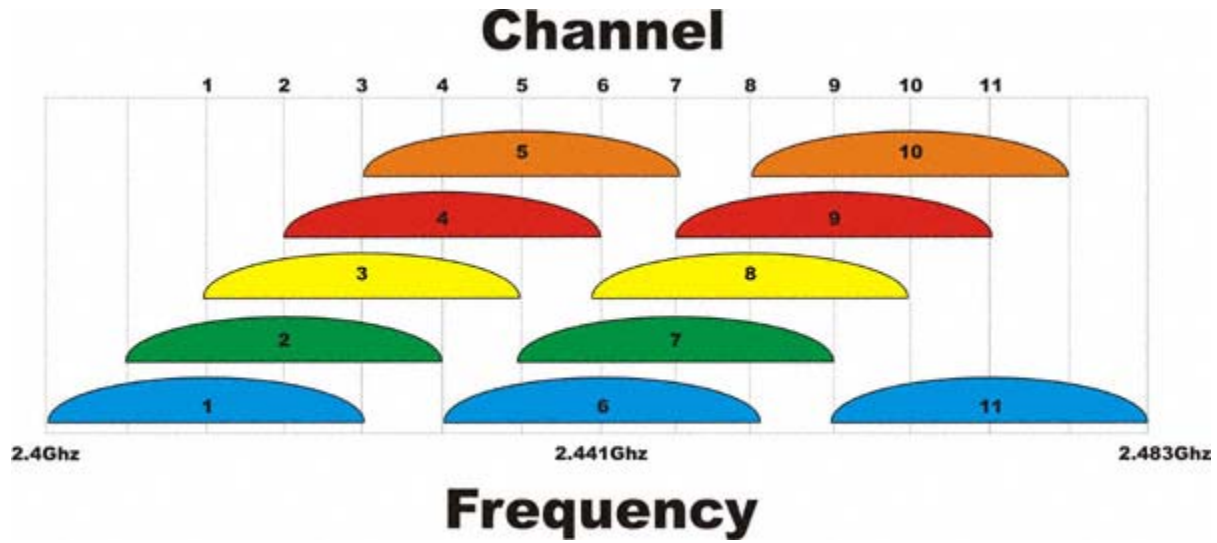

Channel Number	North American Frequencies	European Frequencies
1	2.412 GHz	N/A
2	2.417 GHz	N/A
3	2.422 GHz	2.422 GHz
4	2.427 GHz	2.427 GHz
5	2.432 GHz	2.432 GHz
6	2.437 GHz	2.437 GHz
7	2.442 GHz	2.442 GHz
8	2.447 GHz	2.447 GHz
9	2.452 GHz	2.452 GHz
10	2.457 GHz	2.457 GHz
11	2.462 GHz	2.462 GHz

2.4Ghz FHSS frequencies for operating in different region

Lower Limit	Upper Limit	Regulatory Range	Geography
2.402 GHz	2.480 GHz	2.400-2.4835 GHz	North America